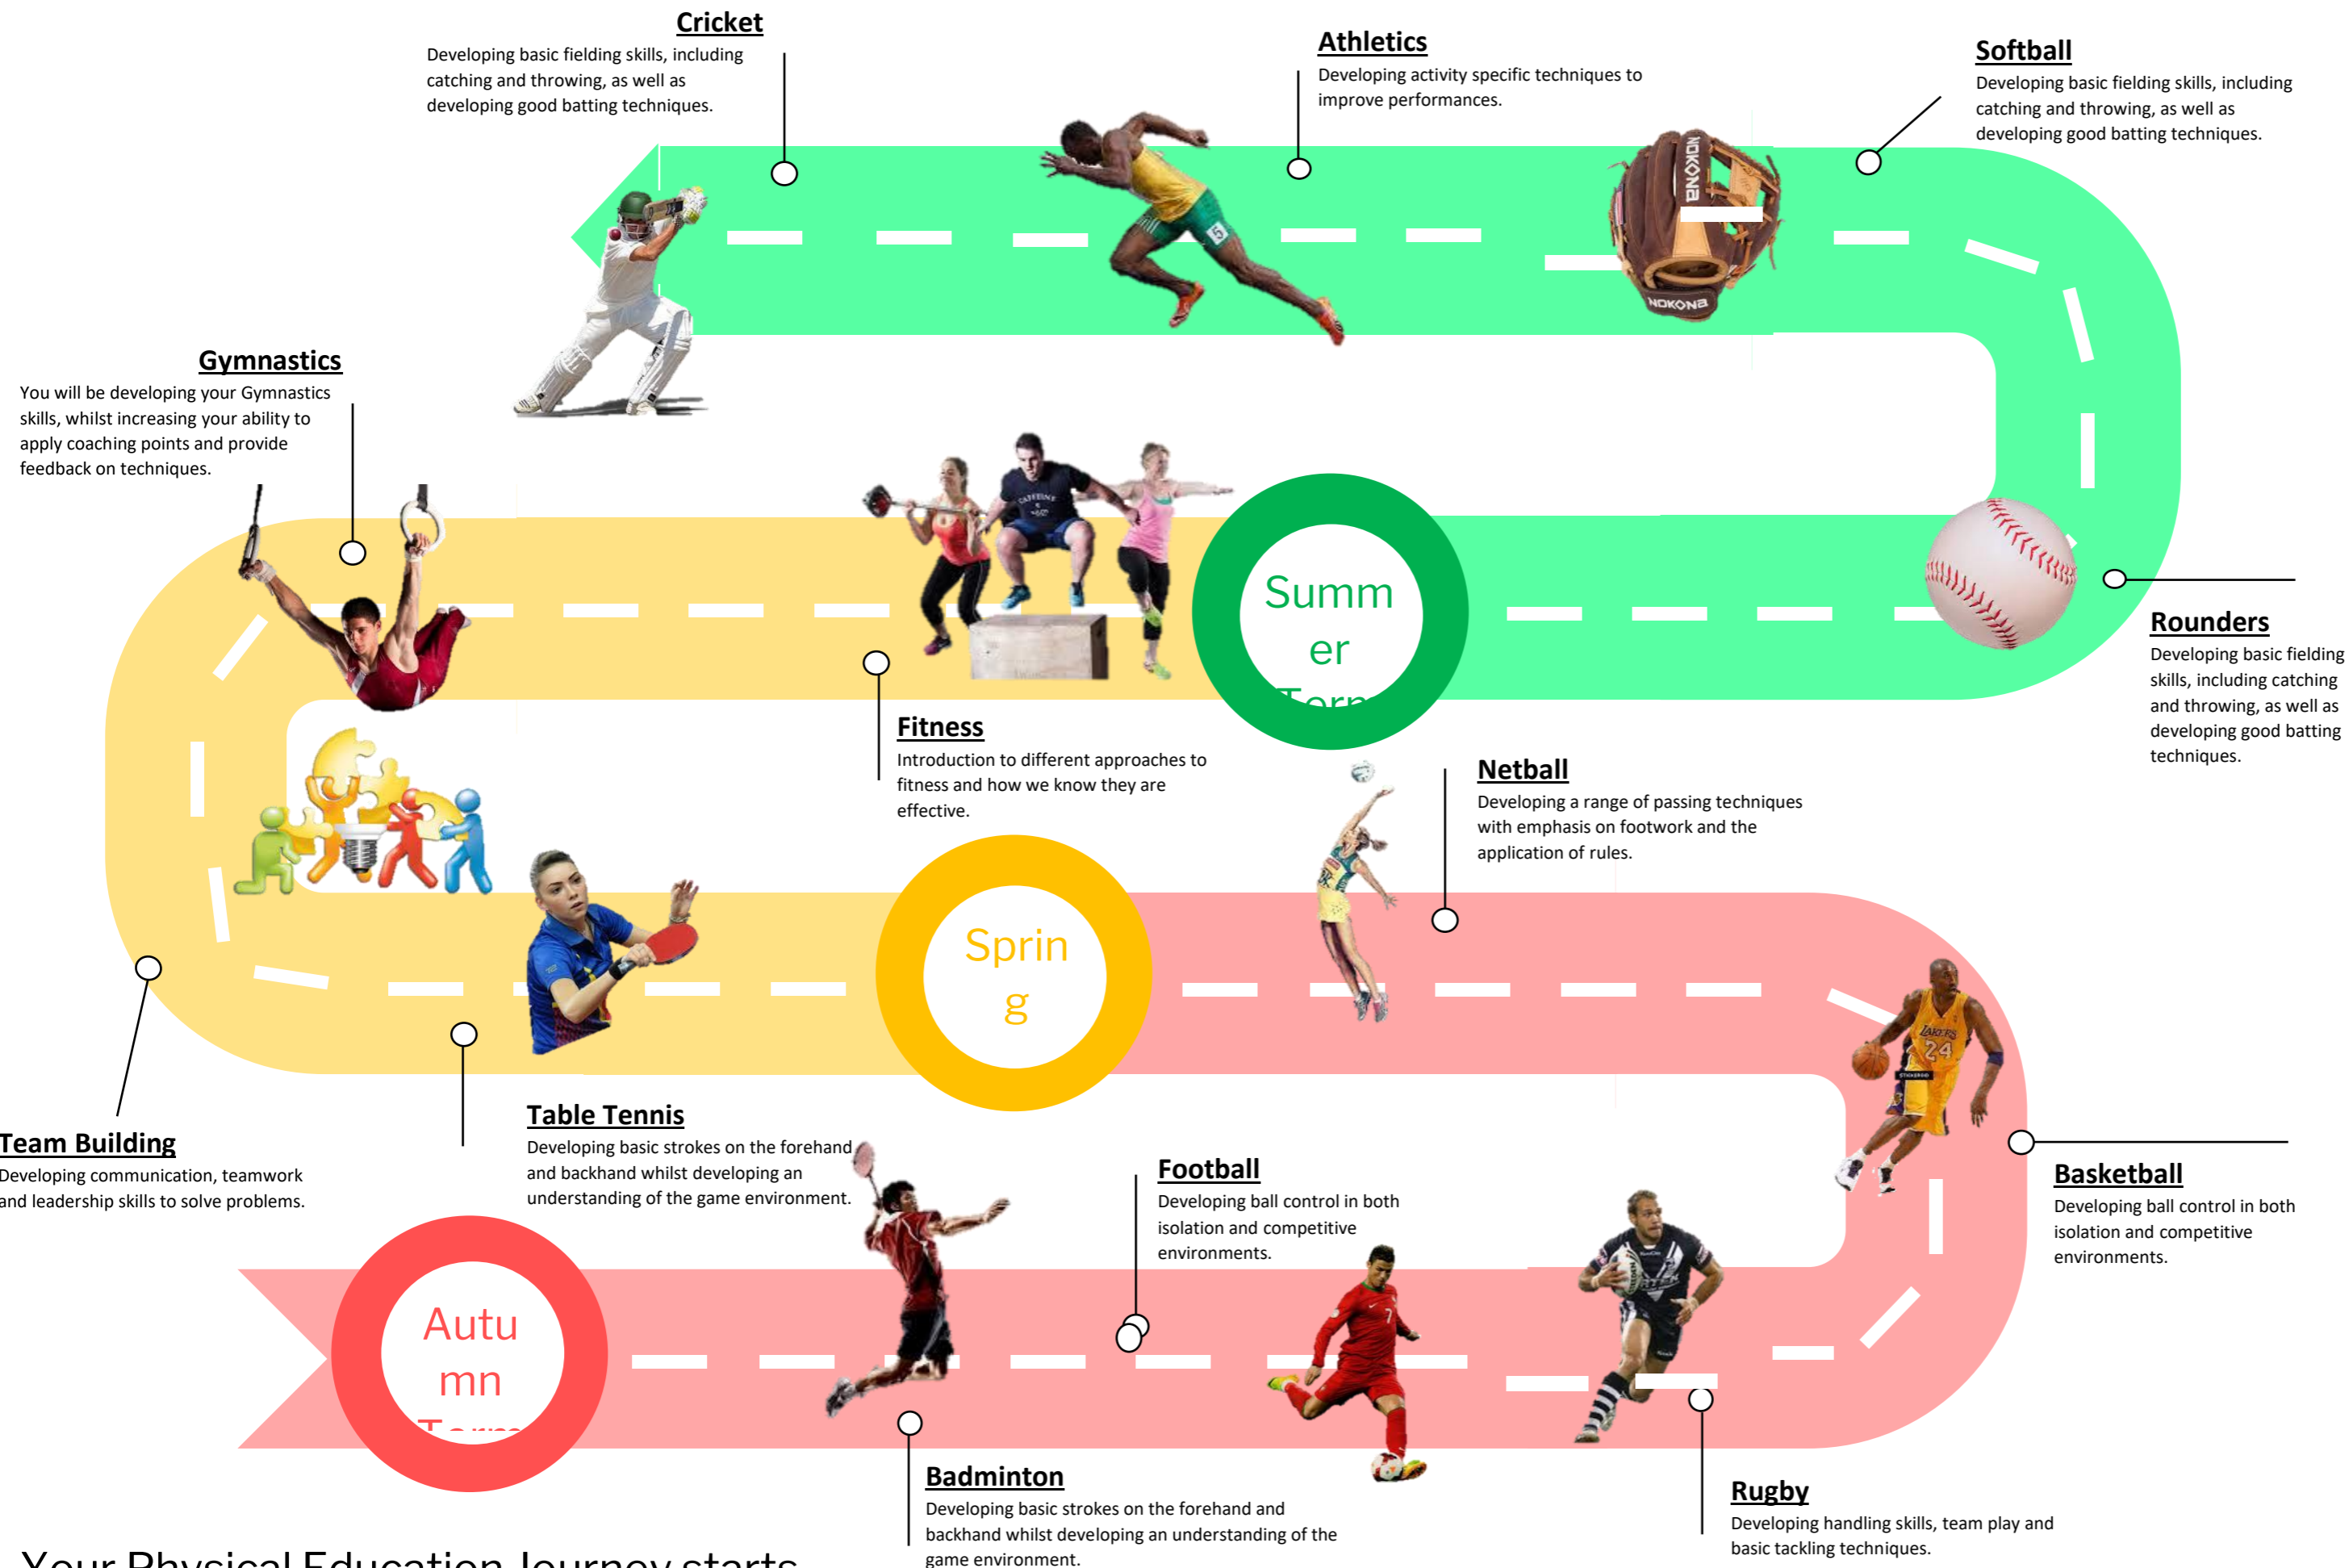

Graham School KS3 Physical Education Journey

Finding an activity for everyone

- Our core values are:**
- Honesty
 - Empathy
 - Aspiration
 - Resilience
 - Team-work

Fixtures Each Year

- Football
- Netball
- Rugby
- Volleyball
- Rounders
- Table tennis
- Athletics

Your Physical Education Journey starts